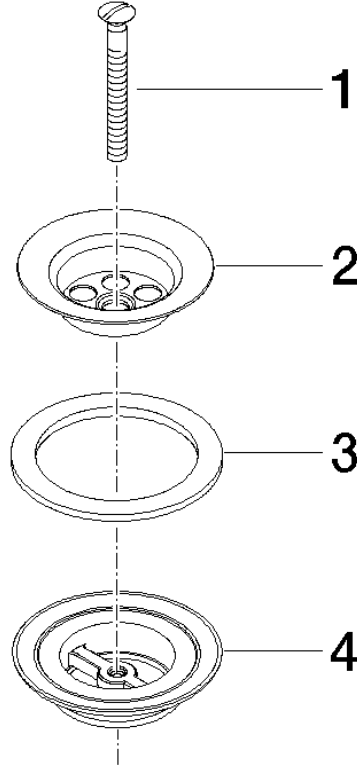

10 100 970

Fits: IMO, LULU, MADISON, MEM, TARA,  
CL.1, LISSÉ, VAIA, META, CYO

	Brushed Platinum	10 100 970-06
	Chrome	10 100 970-00
	Platinum	10 100 970-08
	Durabress (23kt Gold)	10 100 970-09
	Dark Chrome	10 100 970-19
	Light Gold	10 100 970-26
	Brushed Light Gold	10 100 970-27
	Brushed Durabress (23kt Gold)	10 100 970-28
	Brushed Bronze	10 100 970-42
	Brushed Champagne (22kt Gold)	10 100 970-46
	Champagne (22kt Gold)	10 100 970-47
	Brushed Chrome	10 100 970-93
	Brushed Dark Platinum	10 100 970-99

## Grated waste 1 1/4" - Brushed Platinum

---

IMO

10 100 970

10 100 970

10 100 970

Parts for other finishes can be found here: [Chrome](#)

Spare parts list

No.	Item Number	Name	Quantity used	Delivery time
3	09 14 03 005 90	seal	1	60
4	09 11 01 007-07	pop-up waste	1	60